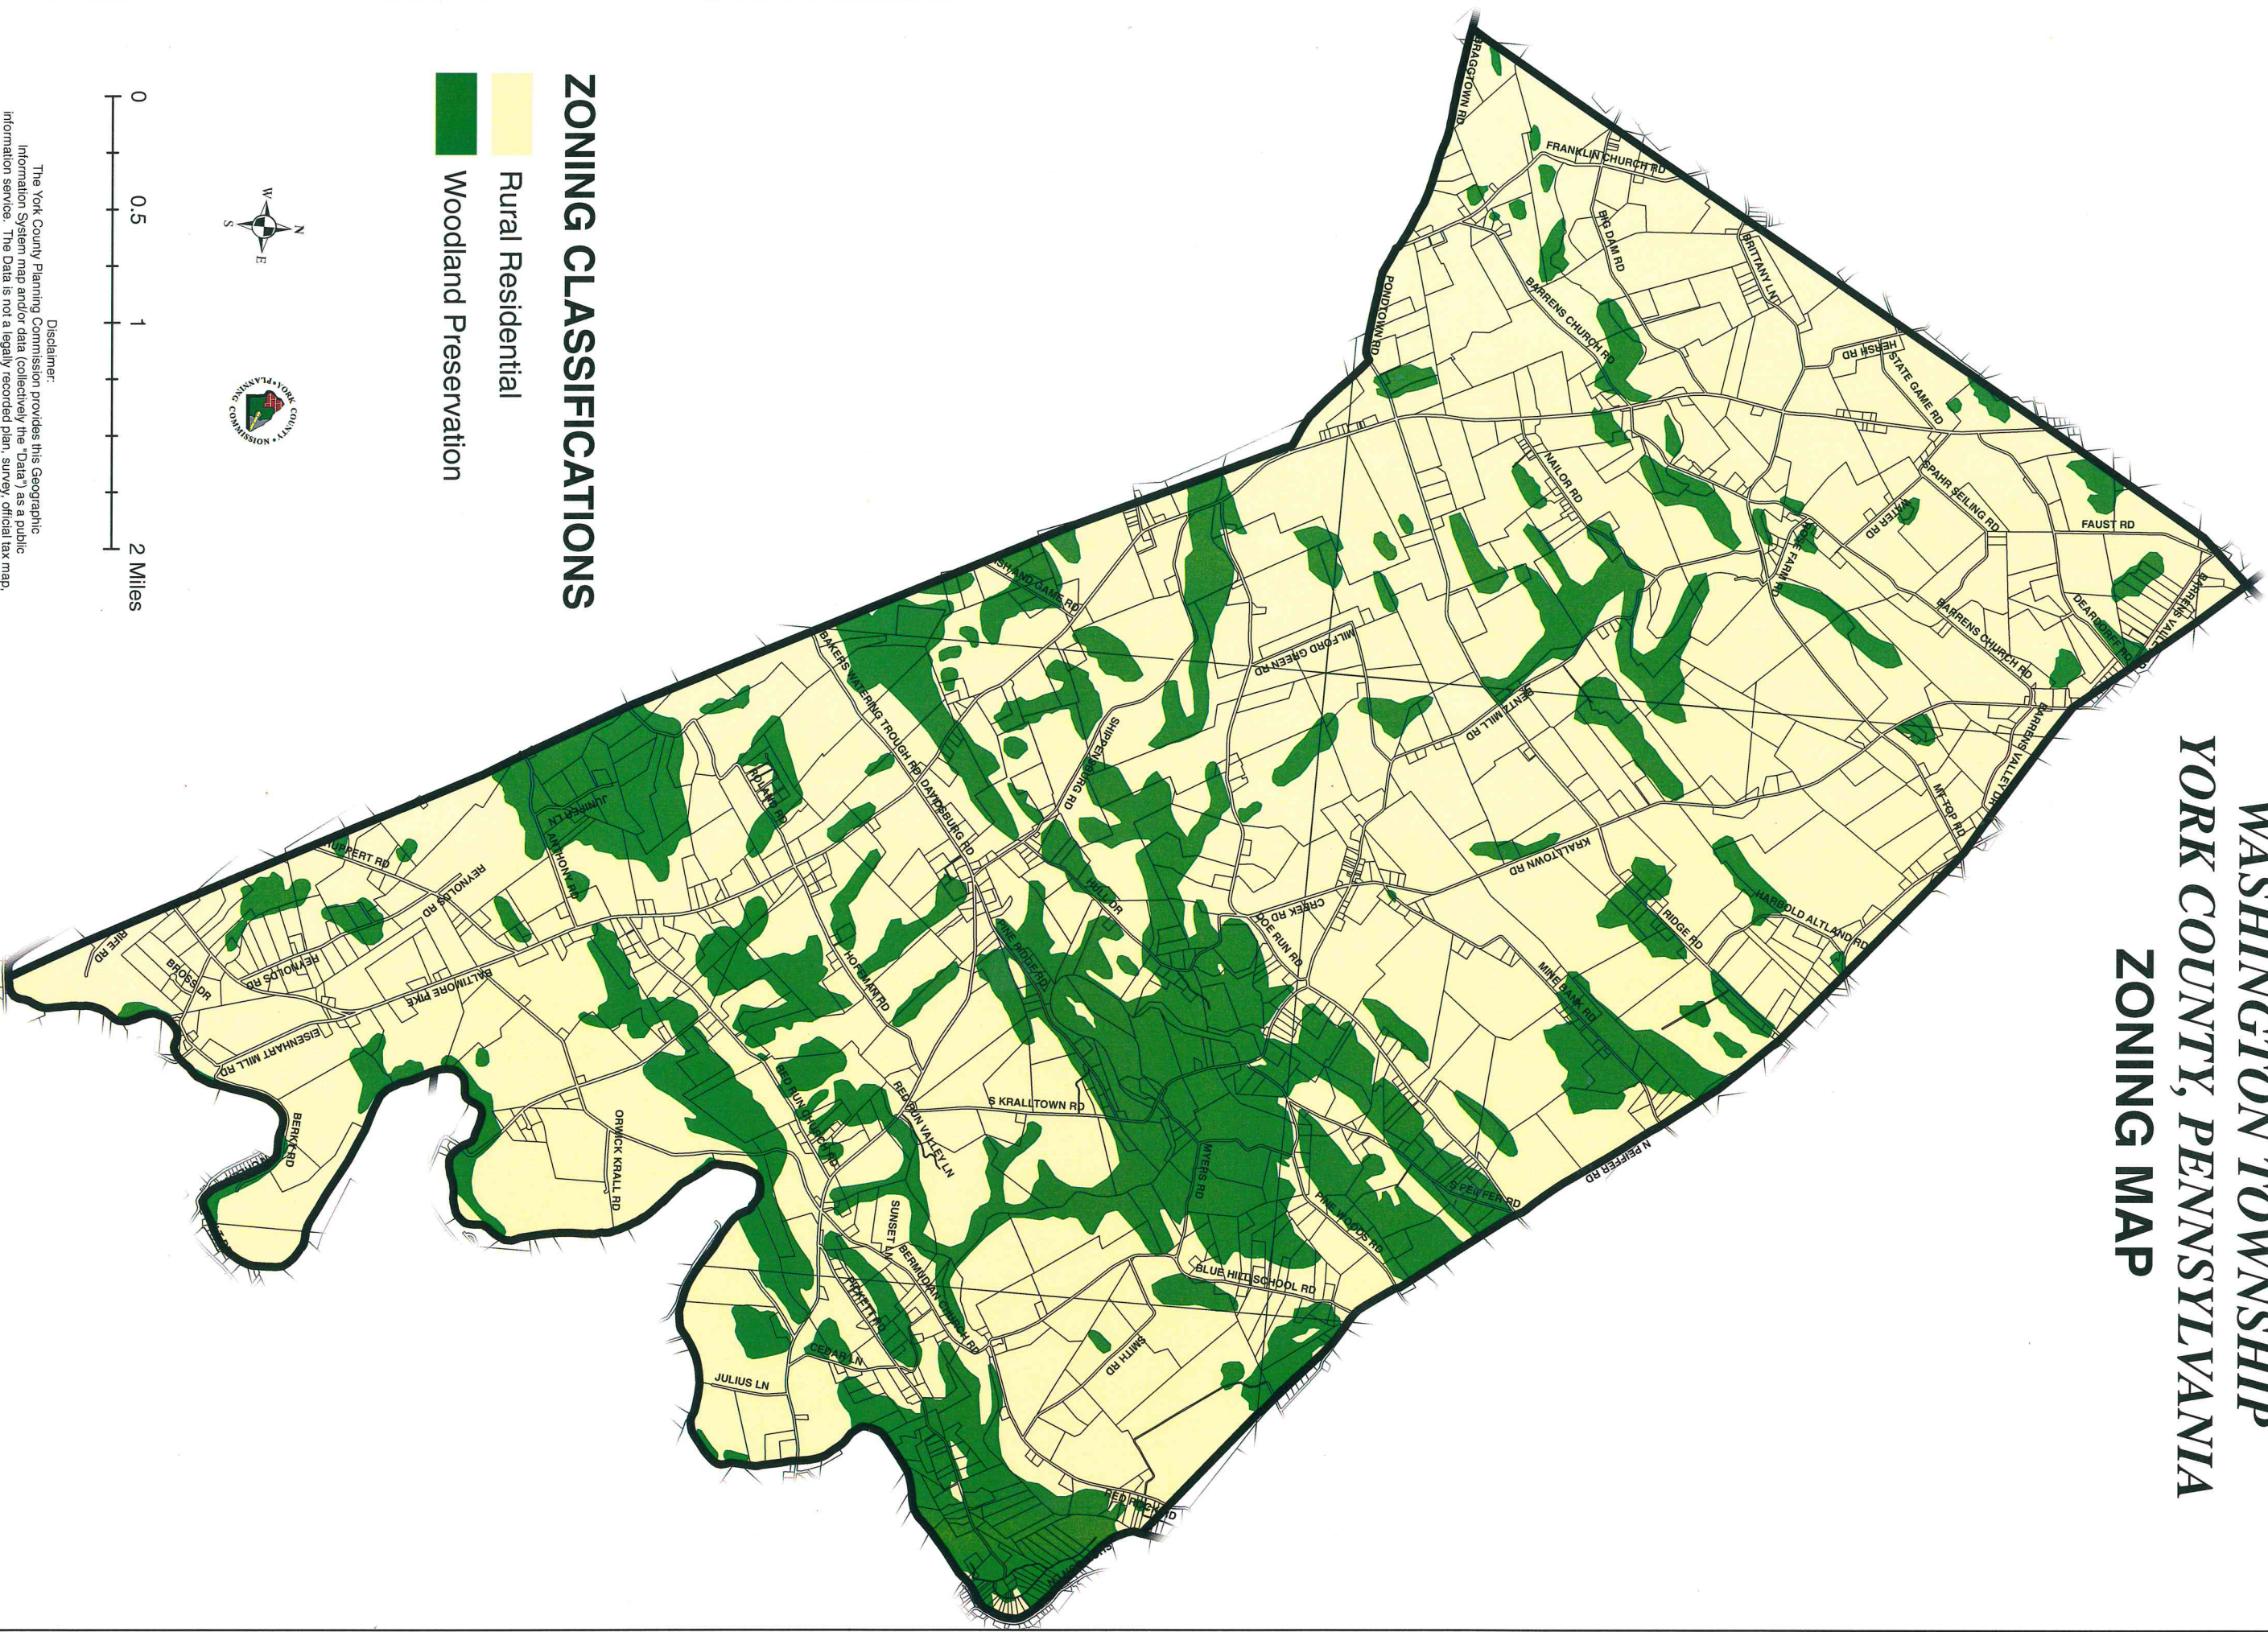

# WASHINGTON TOWNSHIP YORK COUNTY, PENNSYLVANIA ZONING MAP

**ZONING CLASSIFICATIONS**

- Rural Residential
- Woodland Preservation

Disclaimer:  
The York County Planning Commission provides this Geographic Information System map and/or data (collectively the "Data") as a public information service. The Data is not a legally recorded plan, survey, official tax map, or engineering schematic and should be used for only general information. Reasonable effort has been made to ensure that the Data is correct; however, the Commission does not guarantee its accuracy, completeness, or timeliness. The Commission shall not be liable for any damages that may arise from the use of the Data.